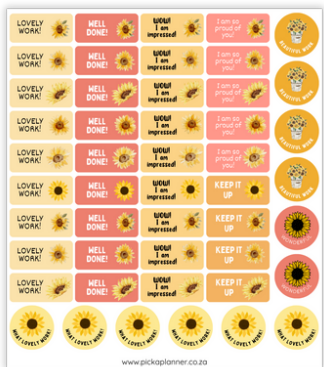

Sticker Tabs

Options available for the Teacher Planner, Student Planner and Standard Planner

R35

Available in English & Afrikaans

Desk Calendars

A3 Desk Calendars
20 Themes available

Standard **R210**

Personalised **R240**

Notepads

40 Sheets per Notepad
10 Designs available

Standard **R200**

Personalised **R230**

Marking Stickers & Kits

Standard **R40**

Set of 48 Gloss Stickers

Personalised **R50**

Mini Marking Kit

What's Included?

3 Sheets of Pick a Planner Marking Stickers, 1 x Square Sticky notes, 2 x Gold binder clips, 1 x Highlighter, 2 x Bic red pens, 1 x Pastel colour black-ink pen, 2 x Sticky tabs, 96 x Circle marking stickers (suitable for High school and Primary school learners)