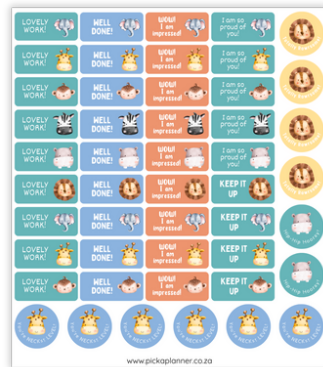

Sticker Tabs

Options available for the Teacher Planner, Student Planner and Standard Planner

R35

Available in English & Afrikaans

Desk Calendars

A3 Desk Calendars
20 Themes available

Standard **R210**

Personalised **R240**

Notepads

40 Sheets per Notepad
10 Designs available

Standard **R200**

Personalised **R230**

Marking Stickers & Kits

Standard **R40**

Set of 48 Gloss Stickers

Personalised **R50**

Mini Marking Kit

What's Included?

3 Sheets of Pick a Planner Marking Stickers, 1 x Square Sticky notes, 2 x Gold binder clips, 1 x Highlighter, 2 x Bic red pens, 1 x Pastel colour black-ink pen, 2 x Sticky tabs, 96 x Circle marking stickers (suitable for High school and Primary school learners)