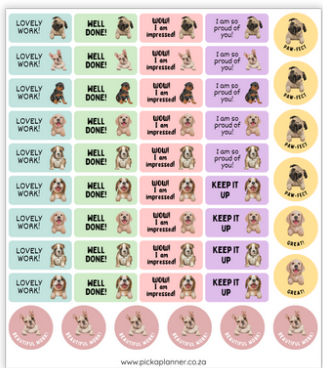

Sticker Tabs

Options available for the Teacher Planner, Student Planner and Standard Planner

R35

Available in English & Afrikaans

Desk Calendars

A3 Desk Calendars
20 Themes available

Standard **R210**

Personalised **R240**

Notepads

40 Sheets per Notepad
10 Designs available

Standard **R200**

Personalised **R230**

Marking Stickers & Kits

Standard **R40**

Set of 48 Gloss Stickers

Personalised **R50**

Mini Marking Kit

What's Included?

3 Sheets of Pick a Planner Marking Stickers, 1 x Square Sticky notes, 2 x Gold binder clips, 1 x Highlighter, 2 x Bic red pens, 1 x Pastel colour black-ink pen, 2 x Sticky tabs, 96 x Circle marking stickers (suitable for High school and Primary school learners)