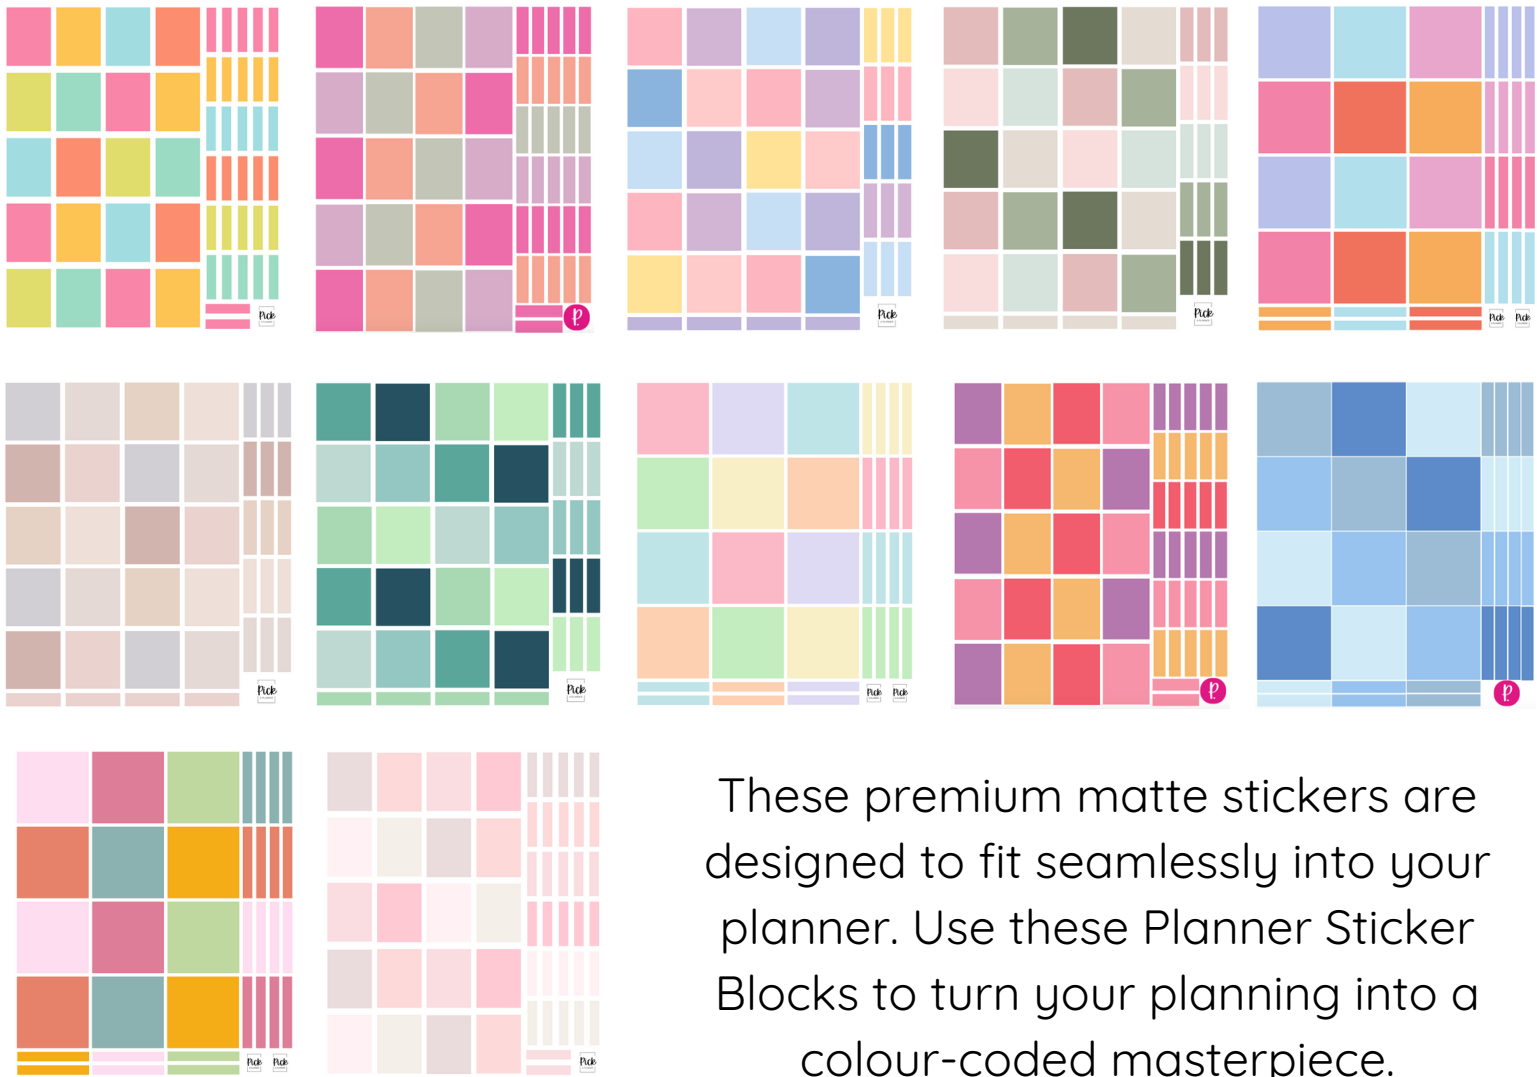

FREE SHIPPING

Planner Stickers & Accessories

Variety Sticker Sheet

Gloss Stickers

R40

These premium matte stickers are designed to fit seamlessly into your planner. Use these Planner Sticker Blocks to turn your planning into a colour-coded masterpiece.

Sticker Tabs

Options available for the Teacher Planner, Student Planner and Standard Planner

R35

Available in English & Afrikaans

Desk Calendars

A3 Desk Calendars
20 Themes available

Standard **R210**

Personalised **R240**

Notepads

40 Sheets per Notepad
10 Designs available

Standard **R200**

Personalised **R230**

Marking Stickers & Kits

Standard **R40**

Set of 48 Gloss Stickers

Personalised **R50**

Mini Marking Kit

What's Included?

3 Sheets of Pick a Planner Marking Stickers, 1 x Square Sticky notes, 2 x Gold binder clips, 1 x Highlighter, 2 x Bic red pens, 1 x Pastel colour black-ink pen, 2 x Sticky tabs, 96 x Circle marking stickers (suitable for High school and Primary school learners)