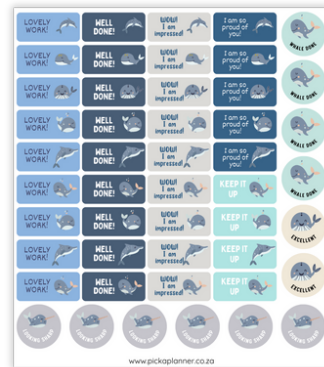

Sticker Tabs

Options available for the Teacher Planner, Student Planner and Standard Planner

R35

Available in English & Afrikaans

Desk Calendars

A3 Desk Calendars
20 Themes available

Standard **R210**

Personalised **R240**

Notepads

40 Sheets per Notepad
10 Designs available

Standard **R200**

Personalised **R230**

Marking Stickers & Kits

Standard **R40**

Set of 48 Gloss Stickers

Personalised **R50**

Mini Marking Kit

What's Included?

3 Sheets of Pick a Planner Marking Stickers, 1 x Square Sticky notes, 2 x Gold binder clips, 1 x Highlighter, 2 x Bic red pens, 1 x Pastel colour black-ink pen, 2 x Sticky tabs, 96 x Circle marking stickers (suitable for High school and Primary school learners)