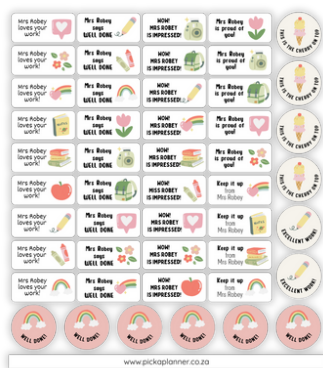

Notepads

40 Sheets per Notepad
10 Designs available

Standard **R200**

Personalised **R230**

Marking Stickers & Kits

Standard **R40**

Set of 48 Gloss Stickers

Personalised **R50**

Mini Marking Kit

What's Included?

3 Sheets of Pick a Planner Marking Stickers, 1 x Square Sticky notes, 2 x Gold binder clips, 1 x Highlighter, 2 x Bic red pens, 1 x Pastel colour black-ink pen, 2 x Sticky tabs, 96 x Circle marking stickers (suitable for High school and Primary school learners)